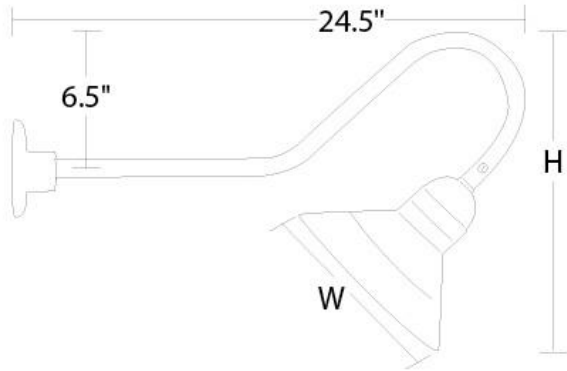

NORTHEAST™ — LANTERN —

Down Light – Barn Collection

3426, 3446, 3456

Dimensions

3426: 9.75"W x 30.75"D x 12.25"H

3446: 14"W x 33.5"D x 17.25"H

3456: 18"W x 35.5"D x 19.5"H

Mounting Height

• Cast bronze
support with
stainless steel
cable: 1.1875"D
2.375" diam.
(standard on 3456)

Finishes

RB – Raw Brass, AB – Antique Brass,
DAB – Dark Antique Brass, DB – Dark Brass,
VG – Verdi Gris, RC – Raw Copper,
AC – Antique Copper, DAC – Dark Antique Copper

UL Listed

Wet locations

NORTHEAST™ — LANTERN —

Sign Light – Barn Collection

3429, 3449

Dimensions

3429: 9.75"W x 24.5"D x 15.5"H

3449: 14"W x 24.5"D x 19"H

Mounting Height

3429, 3449: 6.5"

Mounting Area

3429, 3449: 4.625" diam.

Collection Highlights

- Customizable projection lengths (Max projection: 24.5")
- Max 300 watt bulb with porcelain socket

• 4.625" diam.
cast bronze
mounting cap