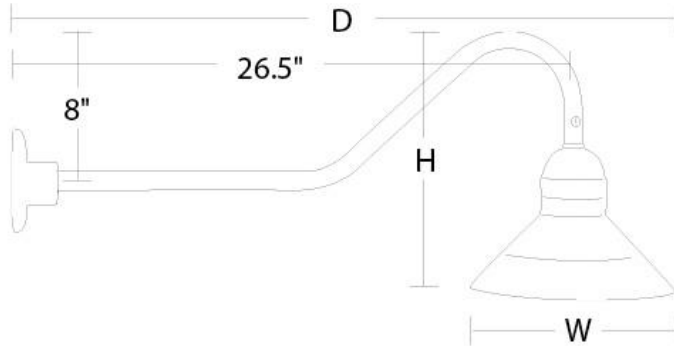

NORTHEAST™ — LANTERN —

Down Light – Barn Collection

3426, 3446, 3456

Dimensions

3426: 9.75"W x 30.75"D x 12.25"H

3446: 14"W x 33.5"D x 17.25"H

3456: 18"W x 35.5"D x 19.5"H

Mounting Height

3426, 3446, 3456: 8"

Mounting Area

3426, 3446, 3456: 4.625" diam.

Collection Highlights

- Customizable projection lengths (Max projection: 26.5")
- Max 300 watt bulb with porcelain socket

• 4.625" diam.
cast bronze
mounting cap

UL Listed

Wet locations

NORTHEAST™ — LANTERN —

Sign Light – Barn Collection

3429, 3449

Dimensions

3429: 9.75"W x 24.5"D x 15.5"H

3449: 14"W x 24.5"D x 19"H

Mounting Height

3429, 3449: 6.5"

Mounting Area

3429, 3449: 4.625" diam.

Collection Highlights

- Customizable projection lengths (Max projection: 24.5")
- Max 300 watt bulb with porcelain socket

• 4.625" diam.
cast bronze
mounting cap