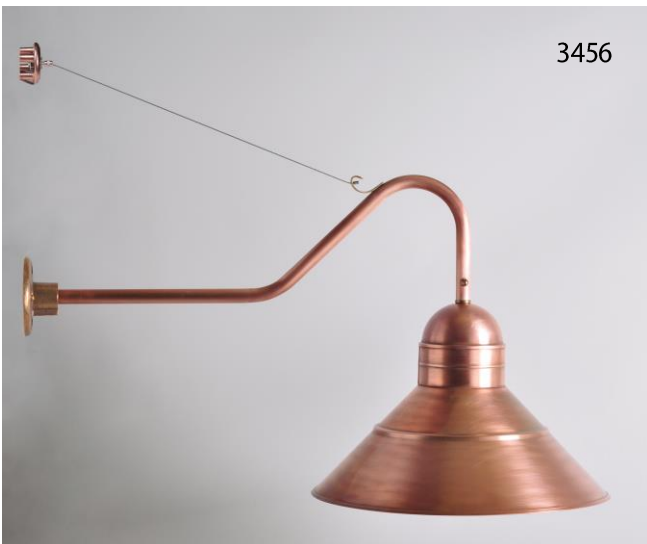

NORTHEAST™ — LANTERN —

Down Light – Barn Collection

3426, 3446, 3456

Dimensions

3426: 9.75"W x 30.75"D x 12.25"H

3446: 14"W x 33.5"D x 17.25"H

3456: 18"W x 35.5"D x 19.5"H

Mounting Height

3426, 3446, 3456: 8"

Mounting Area

3426, 3446, 3456: 4.625" diam.

Collection Highlights

- Customizable projection lengths (Max projection: 26.5")
- Max 300 watt bulb with porcelain socket

• 4.625" diam.
cast bronze
mounting cap

• Cast bronze
support with
stainless steel
cable: 1.1875"D
2.375" diam.
(standard on 3456)

Finishes

RB – Raw Brass, AB – Antique Brass,
DAB – Dark Antique Brass, DB – Dark Brass,
VG – Verdi Gris, RC – Raw Copper,
AC – Antique Copper, DAC – Dark Antique Copper

Mounting Height

3429, 3449: 6.5"

Mounting Area

3429, 3449: 4.625" diam.

Collection Highlights

- Customizable projection lengths (Max projection: 24.5")
- Max 300 watt bulb with porcelain socket

• 4.625" diam.
cast bronze
mounting cap