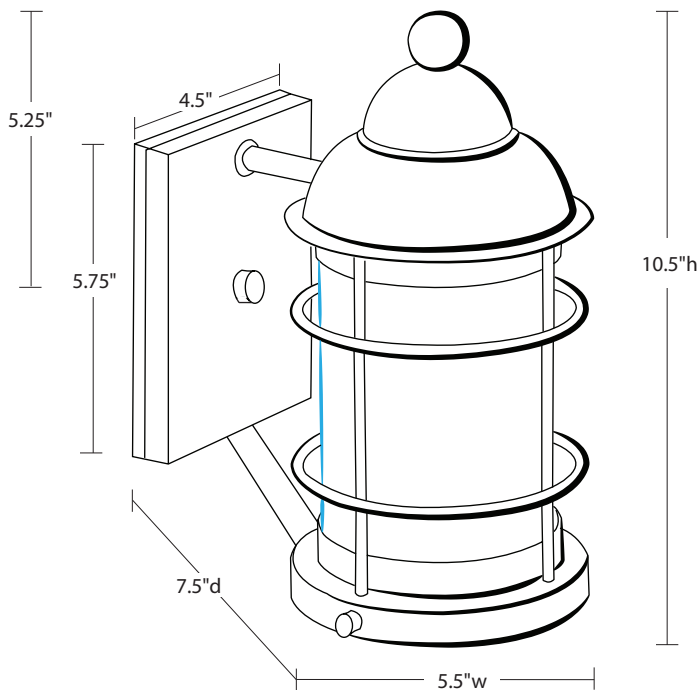

NORTHEAST™ — LANTERN —

3511

Nautical Collection
Wall Sconce

Dimensions

Width: 5.5"
Depth: 7.5"
Height: 10.5"

Mounting Height: 5.25"
Mounting Area: 4.5" x 5.75"

Socket Option(s)

Medium Base; 75 watt max