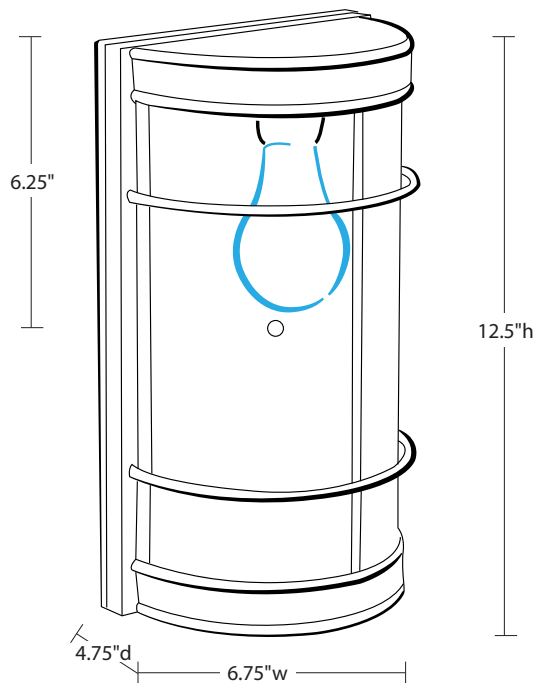

NORTHEAST™ — LANTERN —

351

Nautical Collection
Wall Sconce

Dimensions

Width: 6.75"
Depth: 4.75"
Height: 12.5"

Mounting Height: 6.25"
Mounting Area: 6.75 x 12.5"

Socket Option(s)

(MED) Medium Base; 75 watt max