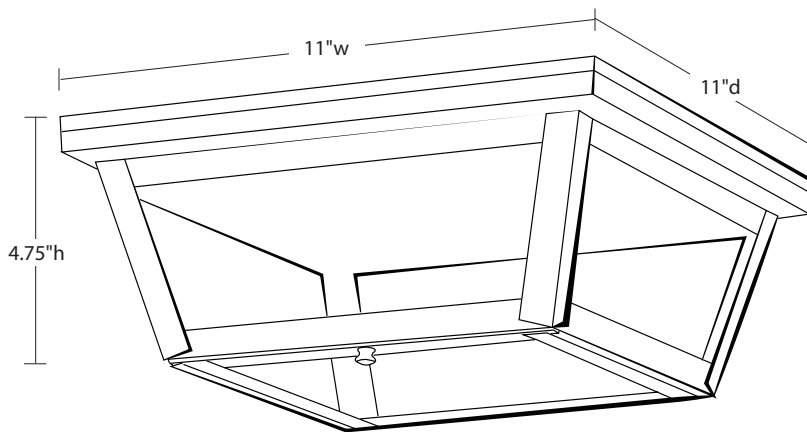

NORTHEAST™ — LANTERN —

4204

Flush Mount

Dimensions

Width: 11"

Depth: 11"

Height: 4.75"

Mounting Area: 11" x 11"

Socket Option

(MED2) 2 Medium Base; 60 watt max

Listed

Suitable for damp locations

Finishes

AB - Antique Brass

DAB - Dark Antique Brass

DB - Dark Brass

VG - Verdi Gris

AC - Antique Copper

Glass

CLR - Clear

CSG - Clear Seedy

SMG - Seedy Marine

FST - Frosted

© 2021 Northeast Lantern LLC

6 Commerce Way | Exeter, NH 03833 | Phone: 800-892-1206 | Fax: 888-477-6649

email: info@northeastlantern.com

www.northeastlantern.com | made in the USA