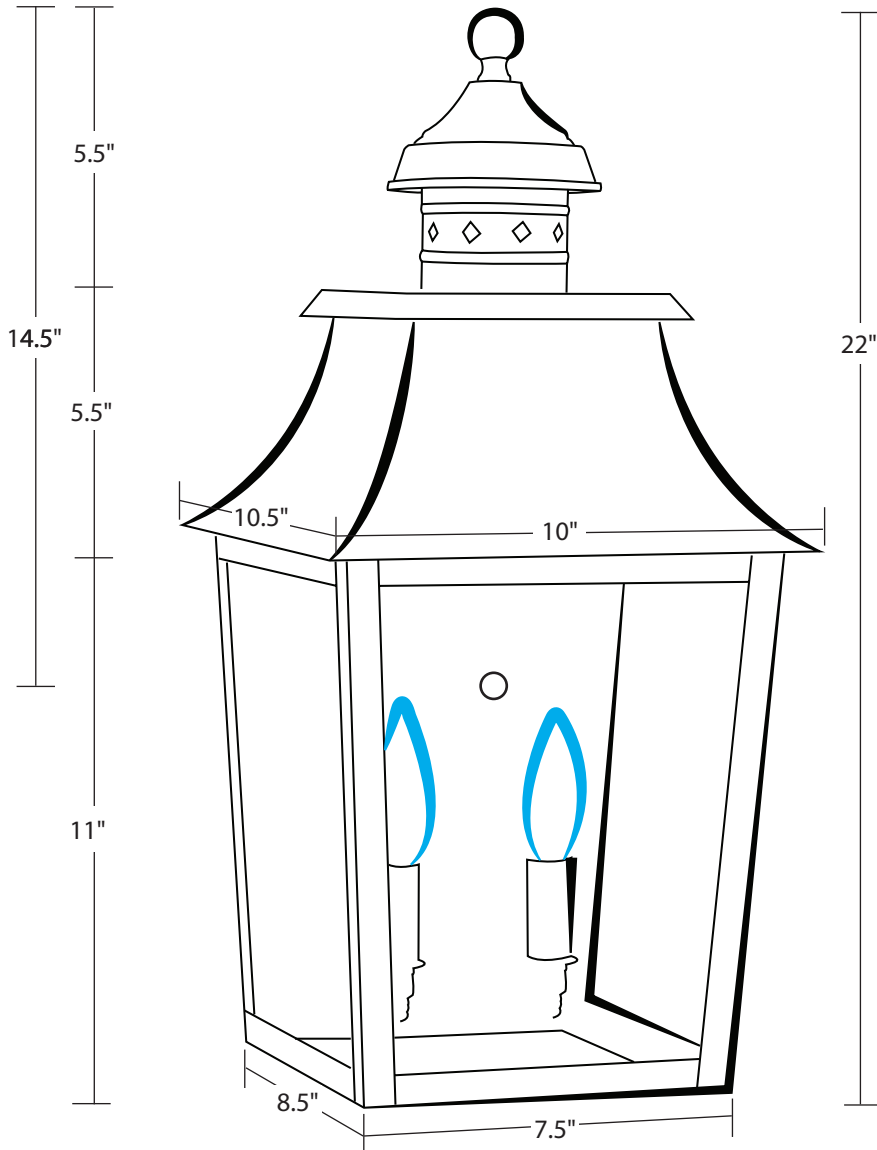

## 5541

Sharon Collection  
Wall Mount

### Dimensions

Width: 10"  
Depth: 10.5"  
Height: 22"

Mounting Height: 14.5"

Mounting Area: 8"W x 11"H

### Socket Options:

(LT2) 2 Candelabra Base;  
60 watt max

(MED) Medium Base Socket;  
75 watt max

 Listed

Suitable for wet locations