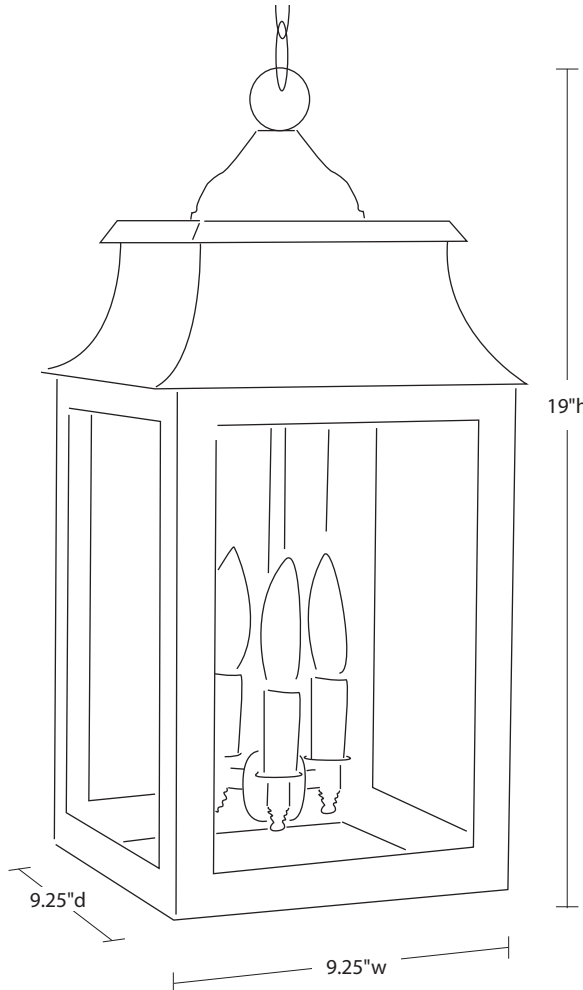

NORTHEAST™ — LANTERN —

5632

Concord Collection
Hanging

Dimensions

Width: 9.25"

Depth: 9.25"

Height: 19"

Mounting Area:

5" diam. ceiling canopy.
36" chain & wire.

Socket Option(s)

(LT3) Candelabra Base; 60 watt max

UL & cUL Listed

Suitable for damp locations

Finishes

AB - Antique Brass

DAB - Dark Antique Brass