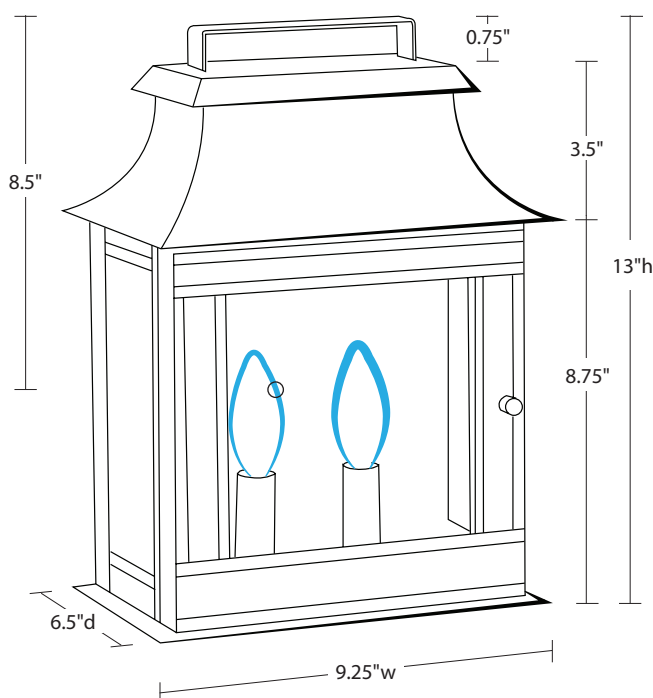

## 5711

Concord Collection  
Wall Sconce

### Dimensions

Width: 9.25"  
Depth: 6.5"  
Height: 13"

Mounting Height: 8.5"  
Mounting Area: 7" x 8"

### Socket Option(s)

(LT2) Candelabra Base; 60 watt max  
(MED) Medium Base; 75 watt max