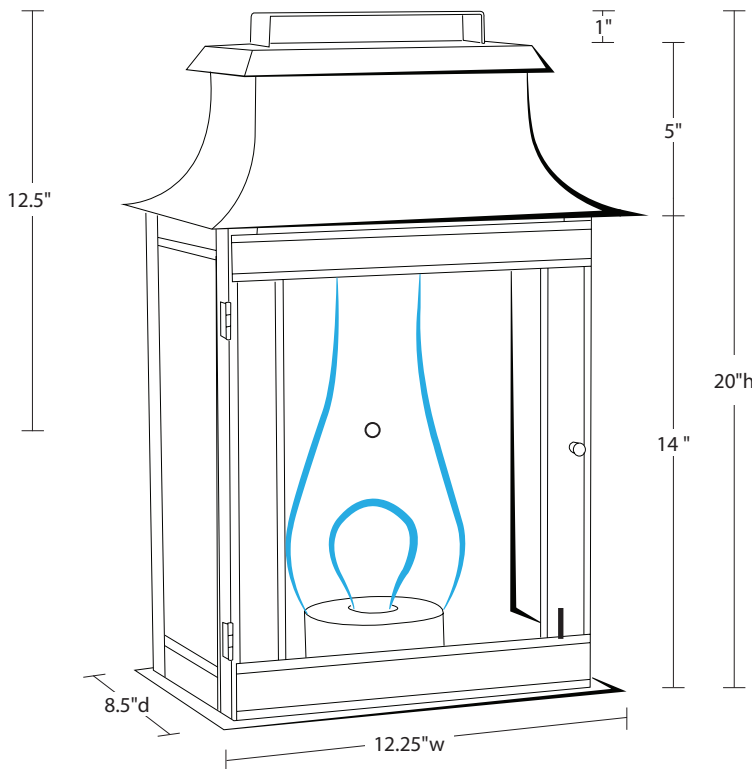

## 5751

Concord Collection  
Wall Sconce

### Dimensions

Width: 12.25"

Depth: 8.5"

Height: 20"

Mounting Height: 12.5"

Mounting Area: 9" x 12"

### Socket Option(s)

Medium Base; 75 watt max

(LT2) Candelabra Base; 60 watt max