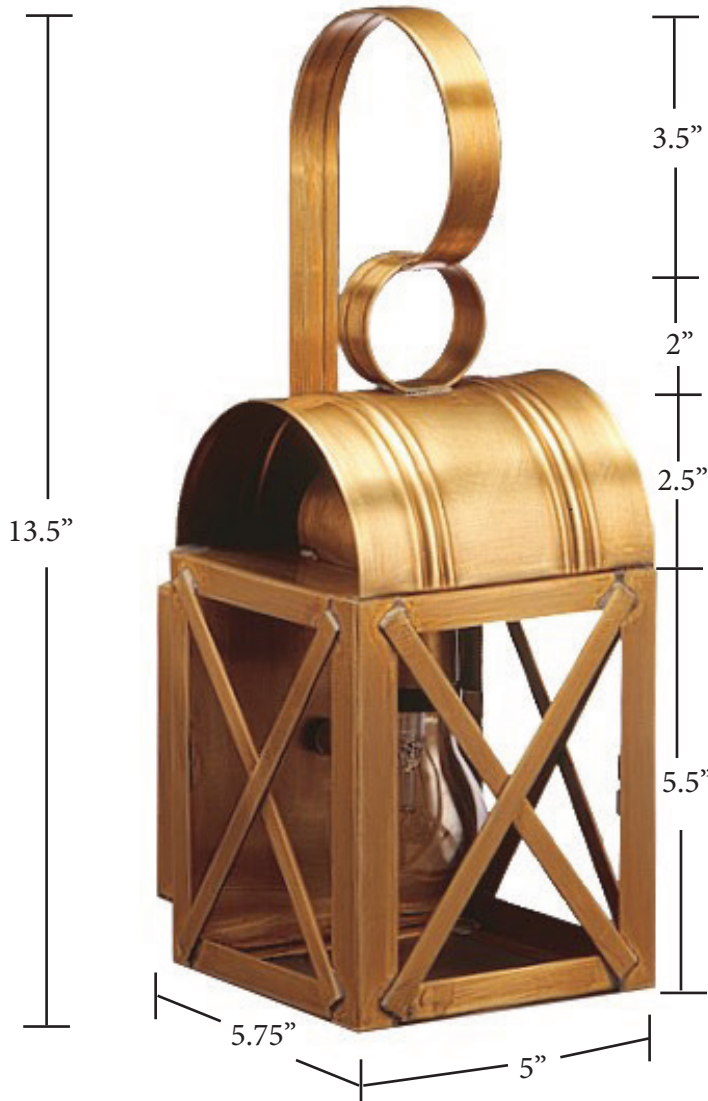

**NORTHEAST™**  
— LANTERN —

**6011/6111**  
**Adams Collection**  
**Wall Mount**

Dimensions

Depth: 5.75"

Width: 5"

Height: 13.5"

Mounting Height from top: 11"

Mounting Area: 4.5" x 4.5"

VG - Verdi Gris

AC - Antique Copper

Glass Options

CLR - Clear

CSG - Clear Seedy

SMG - Seedy Marine

6111 has H-Bar design

2022 NORTHEAST LANTERN, LLC, 6 COMMERCE WAY, EXETER, NH 03833,