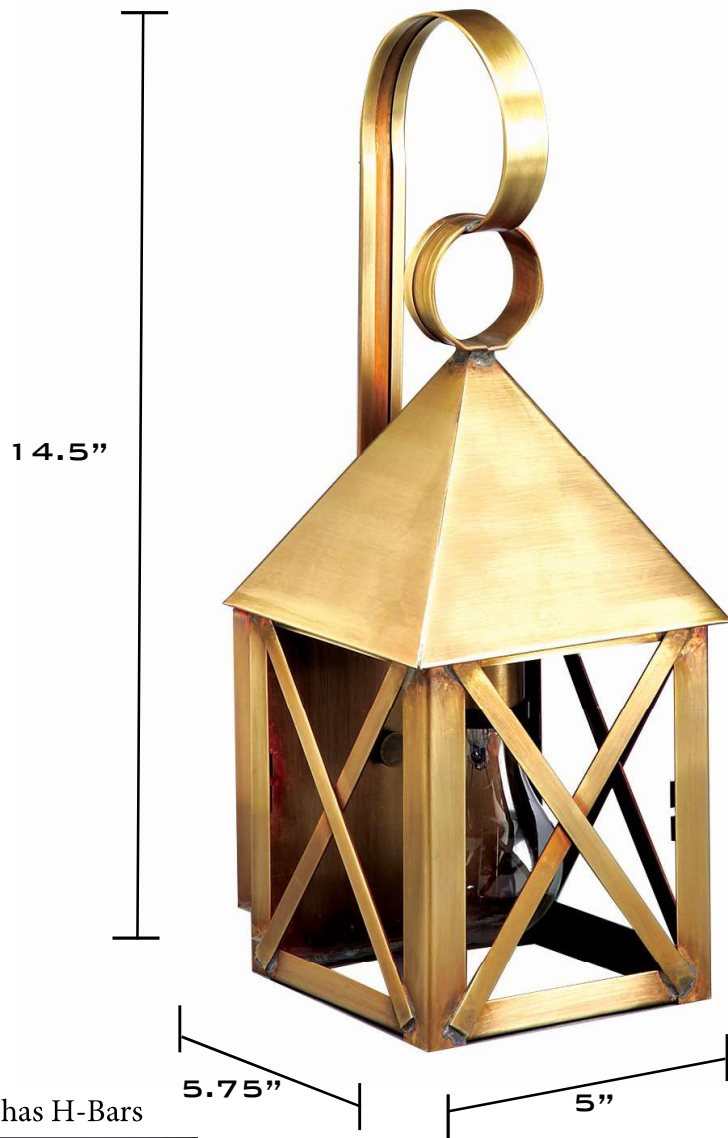

7011 / 7111
York Collection
Wall Mount

Dimensions

Depth: 5.75"

Width: 5"

Height: 14.5"

Mounting Height from top: 12"

Mounting Area: 4.5" x 4.5"

Socket Options

(MED) Medium base socket; 75 watt max

UL Listed

Suitable for wet
locations

Finishes

AB - Antique Brass (shown)

DAB - Dark Antique Brass

DB - Dark Brass

VG - Verdi Gris

AC - Antique Copper

Glass Options

CLR - Clear

CSG-Clear Seedy

SMG-Seedy Marine

7111 has H-Bars