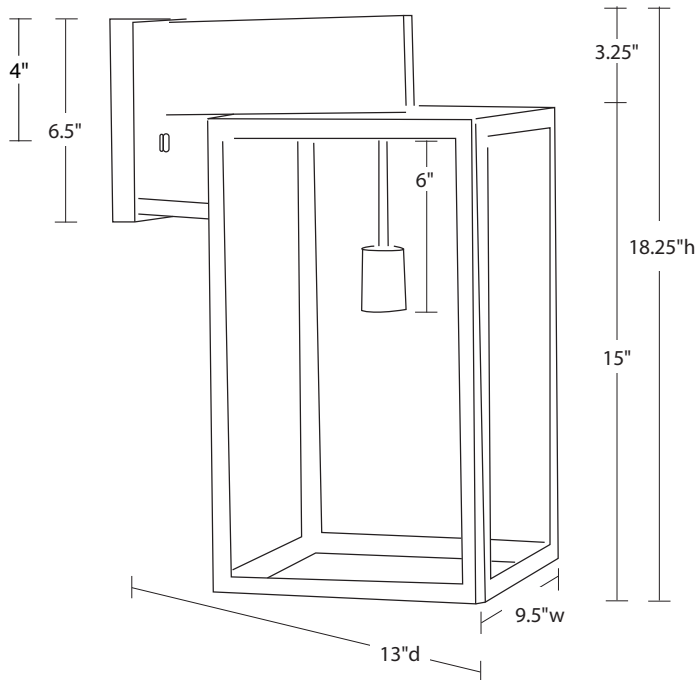

NORTHEAST™ — LANTERN —

7527

Midtown Collection
Wall Sconce

Dimensions

Width: 9.5"
Depth: 13"
Height: 18.25"

Mounting Height: 4"
Mounting Area: 4.75" x 6.5"

Socket Option(s)

(LT2) Candelabra Base; 60 watt max
(MED) Medium Base; 75 watt max

UL & cUL Listed

Suitable for wet locations

Finishes

AB - Antique Brass
DAB - Dark Antique Brass
DB - Dark Brass
VG - Verdi Gris

Glass

CLR - Clear
CSG - Clear Seedy
SMG - Seedy Marine
FST - Frosted