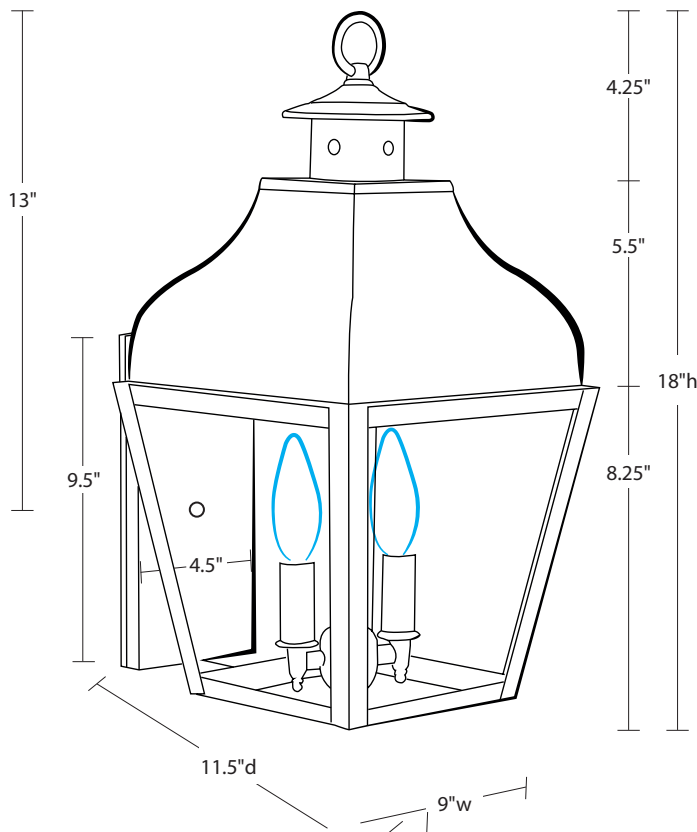

## 7631

Stanfield Collection  
Wall Sconce

### Dimensions

Width: 9"  
Depth: 11.5"  
Height: 18"

Mounting Height: 13"  
Mounting Area: 4.5" x 9.5"

### Socket Option(s)

(LT2) 2 Light Candelabra; 60 watt max  
(MED) Medium Base; 75 watt max