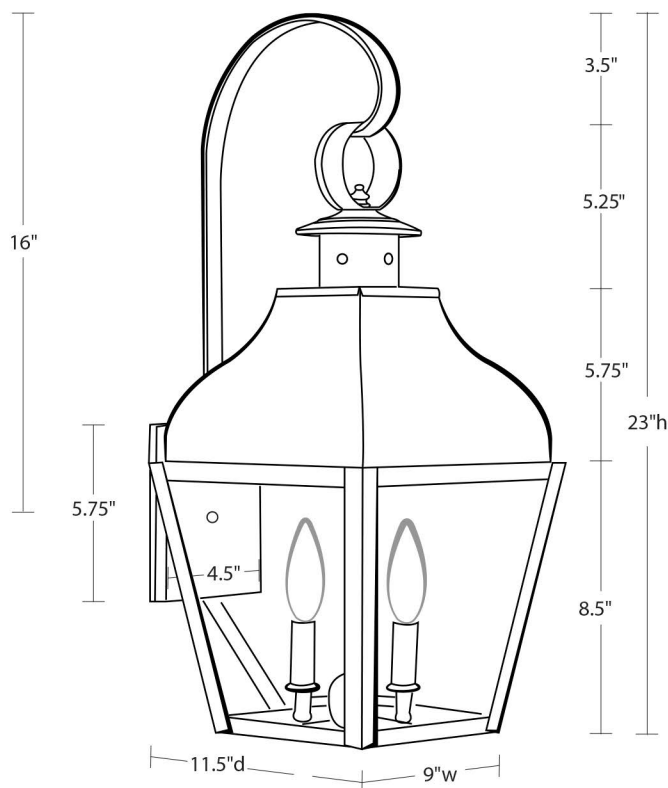

NORTHEAST™ — LANTERN —

7637

Stanfield Collection
Wall Sconce

Dimensions

Width: 9"

Depth: 11.5"

Height: 23"

Mounting Height: 16"

Mounting Area: 4.5" x 5.75"

Socket Option(s)

(LT2) 2 Light Candelabra; 60 watt max
(MED) Medium Base; 75 watt max

UL & cUL Listed

Suitable for wet locations

Finishes

AB - Antique Brass

DAB - Dark Antique Brass