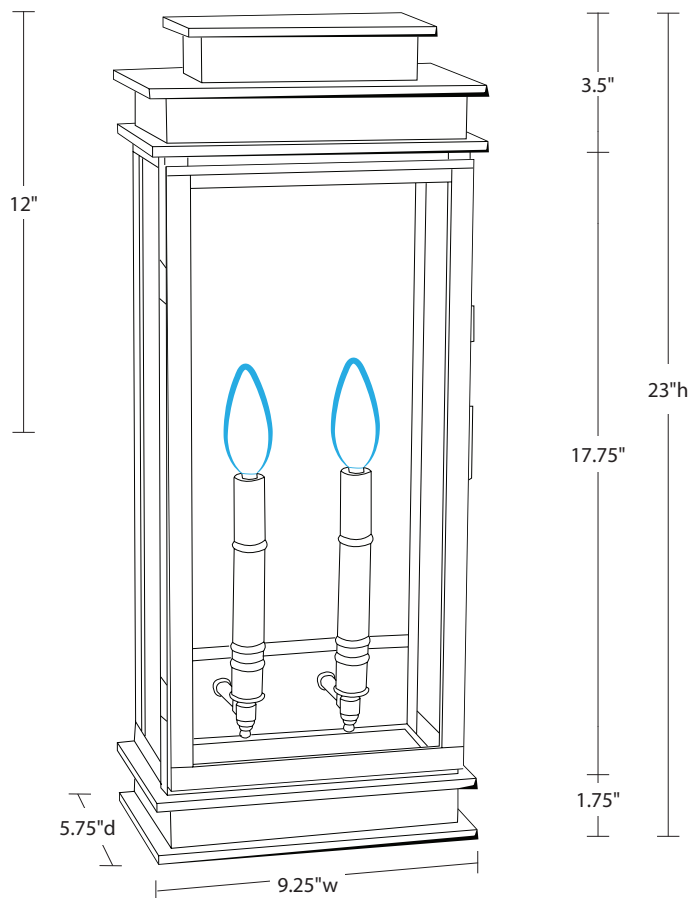

NORTHEAST™ — LANTERN —

8851

Empire Collection
Wall Sconce

Dimensions

Width: 9.25"

Depth: 5.75"

Height: 23"

Mounting Height: 12"

Mounting Area: 7.5" x 16"

Socket Option(s)

(LT2) 2 Light Candelabra; 60 watt max

Suitable for wet locations

Finishes

AB - Antique Brass

DAB - Dark Antique Brass

DB - Dark Brass