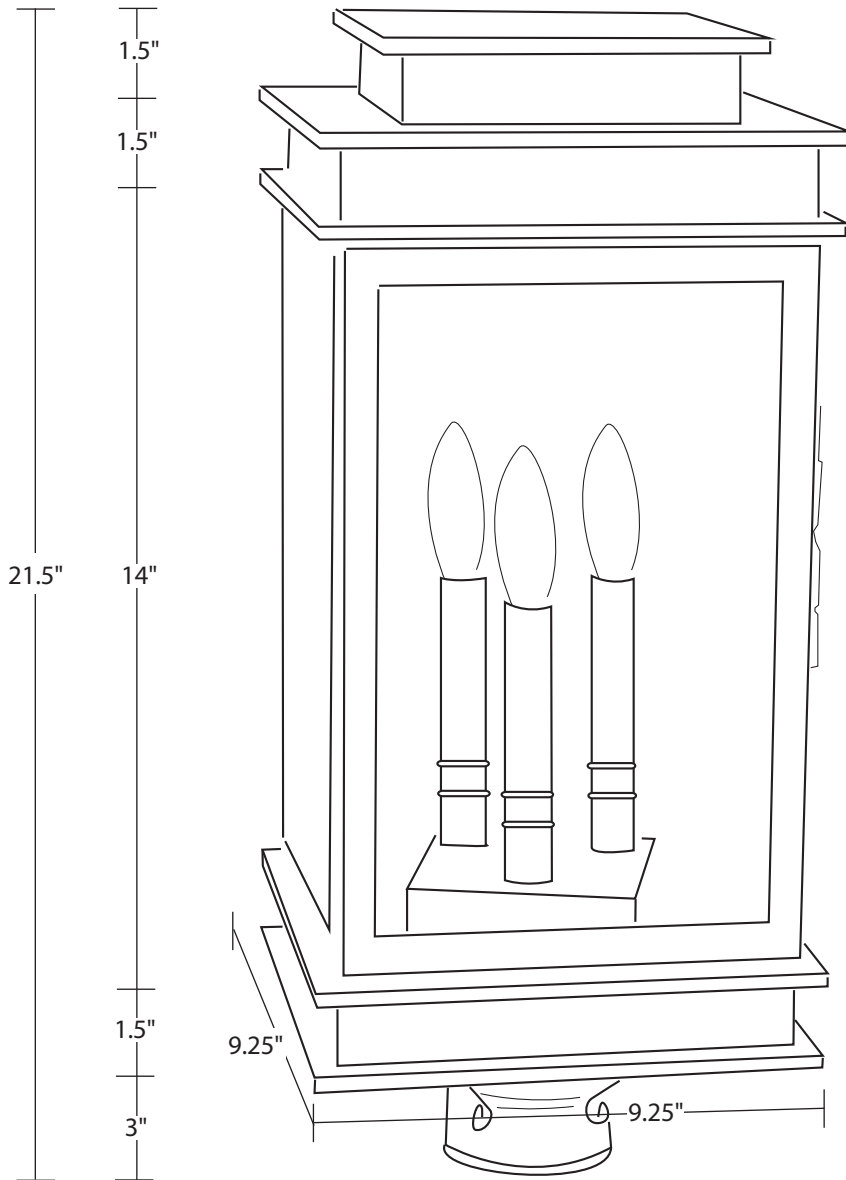

## 8933

Empire Collection  
Post Light

### Dimensions

Width: 9.25"  
Depth: 9.25"  
Height: 21.5"

**Fitter:** 3"

### Socket Options:

(LT3) 3 Light Candelabra;  
60 watt max  
(CIM) Medium Base Socket  
with glass hurricane chimney;  
75 watt max

 Listed

Suitable for wet locations