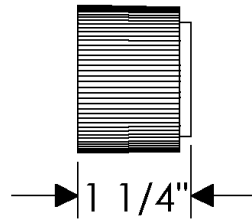

The Flute Collection

Flute Cabinet Knobs

CK10020	1 3/8"
CK10022	1 5/8"