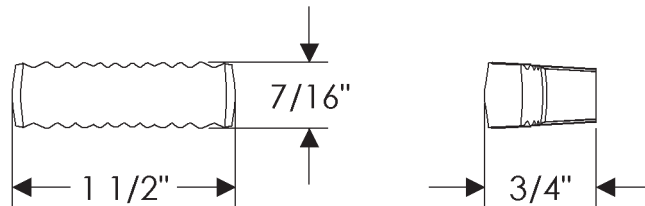

Ted Boerner Collection

CK20030
Brut Cabinet Knob
7/16" x 1 1/2"