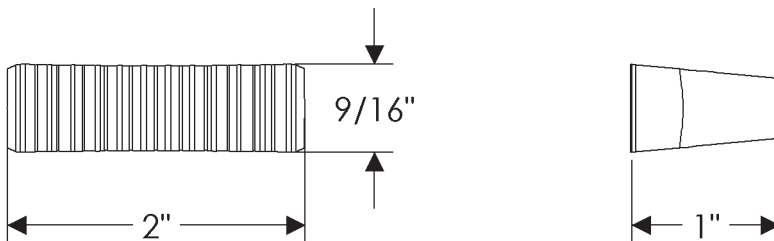

Ted Boerner Collection

CK20033
Brut Cabinet Knob
9/16" x 2"