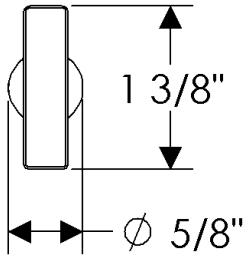

Metro Collection

CK200
Metro Cabinet Knob