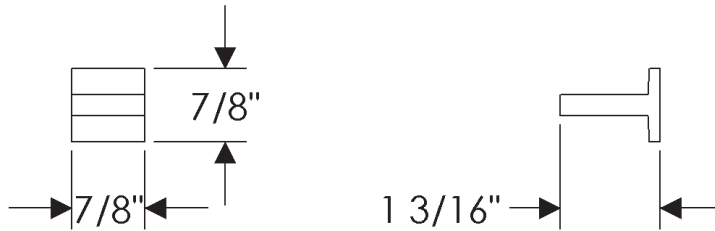

Ted Boerner Collection

CK20115
Tab Cabinet Pull, Square
7/8"