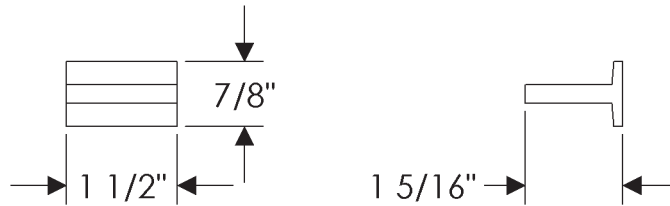

Ted Boerner Collection

CK20120
Tab Cabinet Pull, Square
 $7/8"$ x $1\ 1/2"$