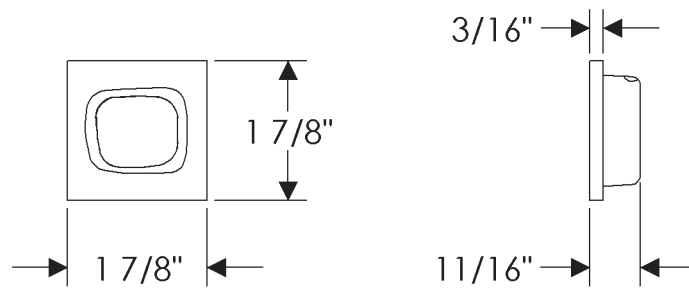

## Ted Boerner Collection

CK20140  
Tab Cabinet Pull, Square  
1 7/8"