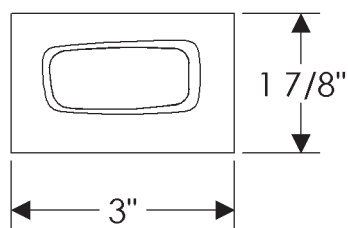

## Ted Boerner Collection

CK20145  
Tab Cabinet Pull  
1 7/8" x 3"