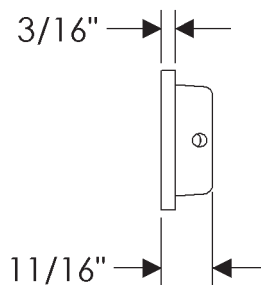

## Ted Boerner Collection

CK20145  
Tab Cabinet Pull  
1 7/8" x 3"