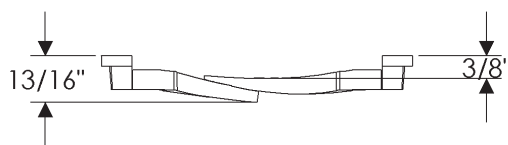

Ted Boerner Collection

CK20240
Shift Drop Cabinet Pull