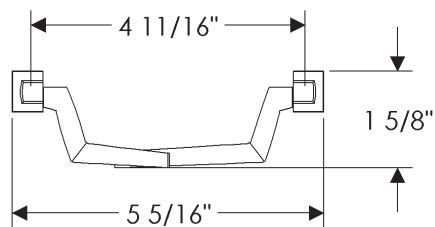

Ted Boerner Collection

CK20240
Shift Drop Cabinet Pull