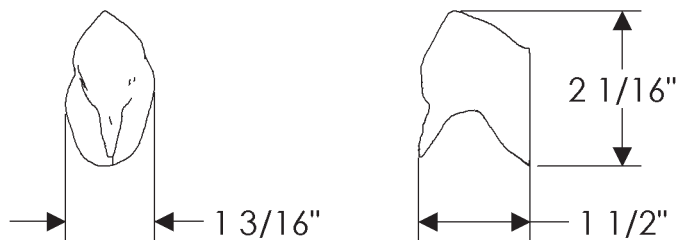

Ted Boerner Collection

CK20391
Woodpecker Cabinet Pull
1 3/16" x 1 1/2"