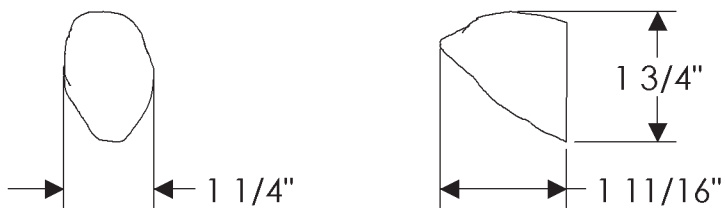

Ted Boerner Collection

CK20393
Grosbeak Cabinet Pull
1 1/4" x 1 11/16"