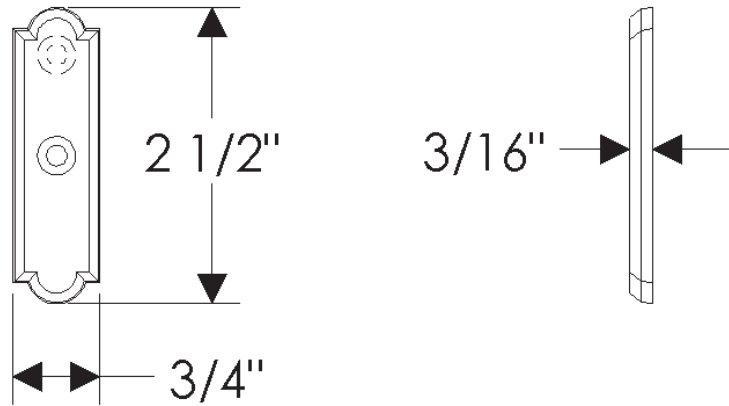

Arched Collection

CKR100
Arched Cabinet Rose
3/4" x 2 1/2"