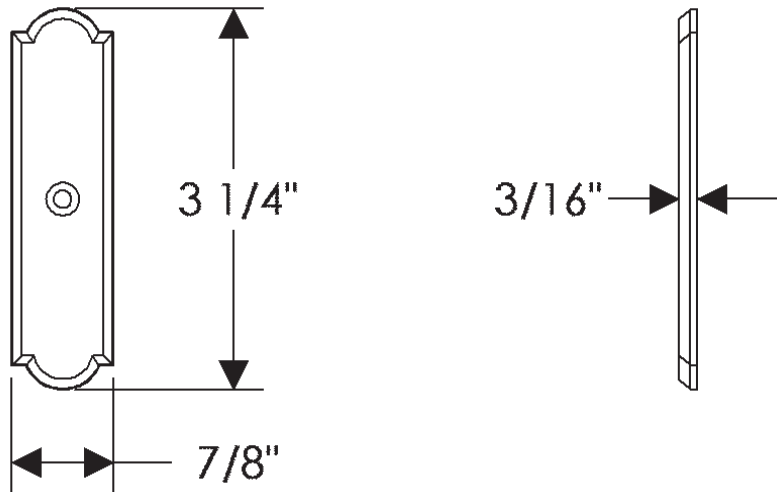

Arched Collection

CKR105  
Arched Cabinet Rose  
7/8" x 3 1/4"