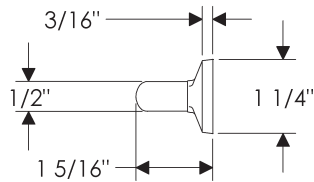

ROCKY MOUNTAIN®

H A R D W A R E

CK464
4"

CK466
6"

CK463
13"

CK460
23 3/4"

Empire Cabinet Pulls