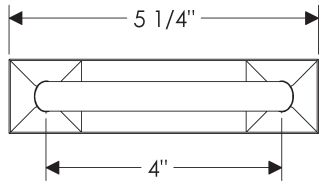

ROCKY MOUNTAIN®

H A R D W A R E

CK464
4"

CK466
6"

CK463
13"

CK460
23 3/4"

Empire Cabinet Pulls