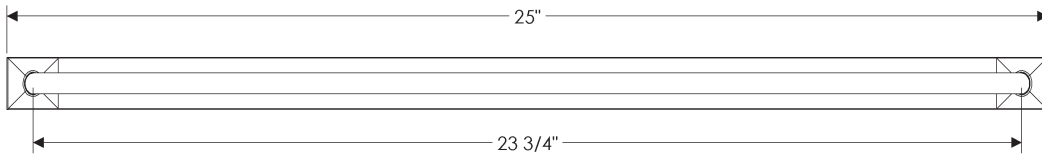

ROCKY MOUNTAIN®

H A R D W A R E

CK464
4"

CK466
6"

CK463
13"

CK460
23 3/4"

Empire Cabinet Pulls