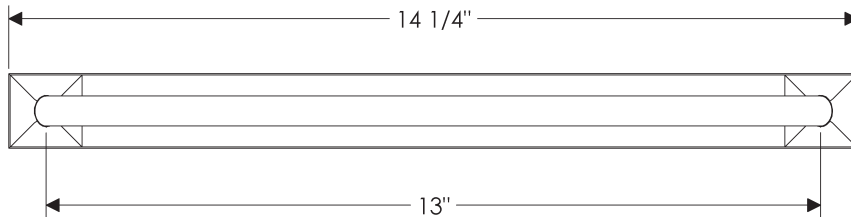

ROCKY MOUNTAIN®

H A R D W A R E

CK464
4"

CK466
6"

CK463
13"

CK460
23 3/4"

Empire Cabinet Pulls