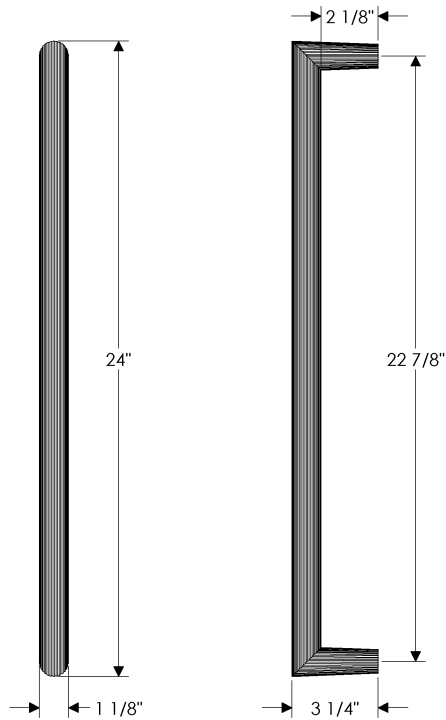

The Flute Collection

G10023
Flute Grip