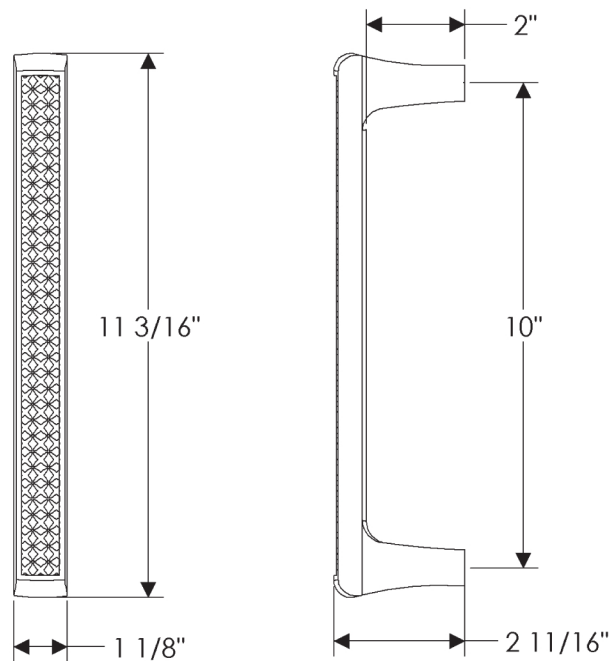

Briggs Collection

G10801
10" Briggs Grip
Weight: 3.00 lbs.