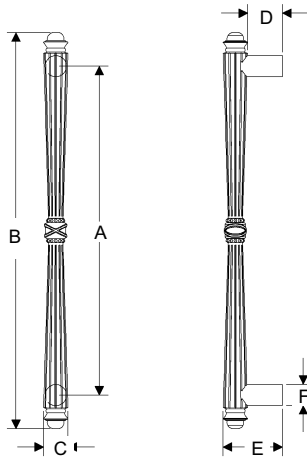

ROCKY MOUNTAIN®

H A R D W A R E

	A	B	C	D	E	F	lbs/ea	♿	Single	Double
G599	14"	16 7/8"	1 1/16"	1 1/2"	2 1/2"	7/8"	3.25	Y	\$535.00	\$1100.00

Tuxedo Grip