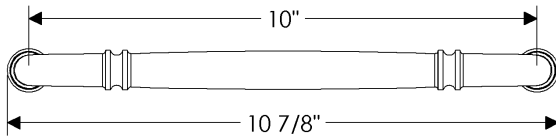

CK592
6 5/8"

CK594
10"

Maddox Cabinet Pull