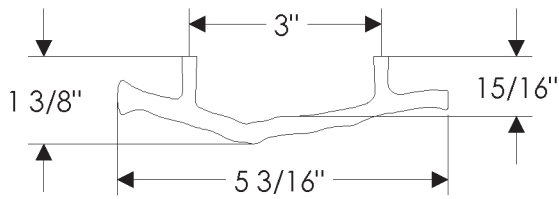

ROCKY MOUNTAIN®

H A R D W A R E

CK320
2"

CK319
2 3/4"

CK321
3"

CK324
4"

Twig Cabinet Pulls