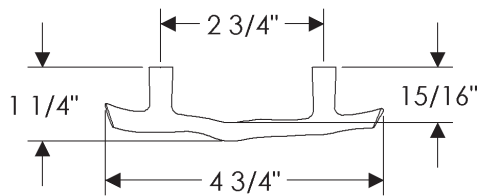

ROCKY MOUNTAIN®

H A R D W A R E

CK320
2"

CK319
2 3/4"

CK321
3"

CK324
4"

Twig Cabinet Pulls