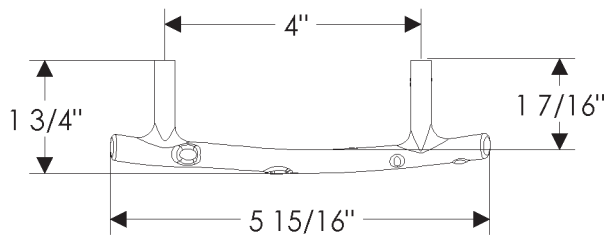

ROCKY MOUNTAIN®

H A R D W A R E

CK320
2"

CK319
2 3/4"

CK321
3"

CK324
4"

Twig Cabinet Pulls