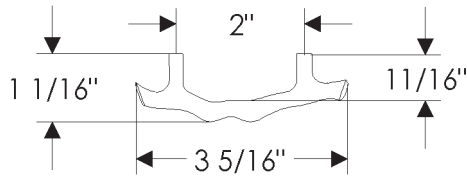

ROCKY MOUNTAIN®

H A R D W A R E

CK320
2"

CK319
2 3/4"

CK321
3"

CK324
4"

Twig Cabinet Pulls