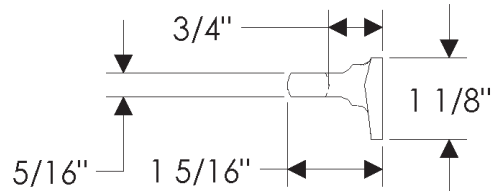

ROCKY MOUNTAIN®

H A R D W A R E

CK420 Front Mounting
3 13/16"

CK349
4"

CK350
6"

CK355
10"

Olympus Cabinet Pulls