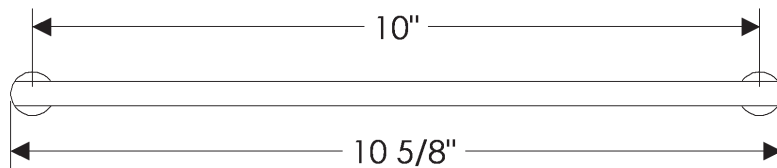

ROCKY MOUNTAIN®

H A R D W A R E

CK420 Front Mounting
3 13/16"

CK349
4"

CK350
6"

CK355
10"

Olympus Cabinet Pulls