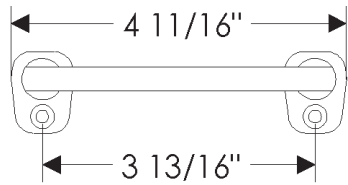

ROCKY MOUNTAIN®

H A R D W A R E

CK420 Front Mounting
3 13/16"

CK349
4"

CK350
6"

CK355
10"

Olympus Cabinet Pulls