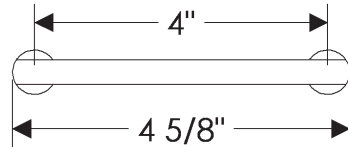

ROCKY MOUNTAIN®

H A R D W A R E

CK420 Front Mounting
3 13/16"

CK349
4"

CK350
6"

CK355
10"

Olympus Cabinet Pulls