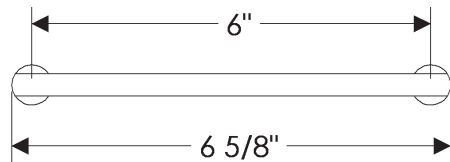

ROCKY MOUNTAIN®

H A R D W A R E

CK420 Front Mounting
3 13/16"

CK349
4"

CK350
6"

CK355
10"

Olympus Cabinet Pulls