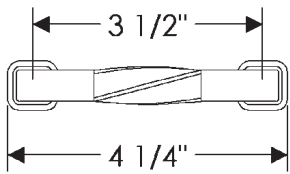

ROCKY MOUNTAIN®

H A R D W A R E

CK434
3"

CK435
3 1/2"

CK436
4"

CK437
5"

CK439
8"

Twist Cabinet Pulls