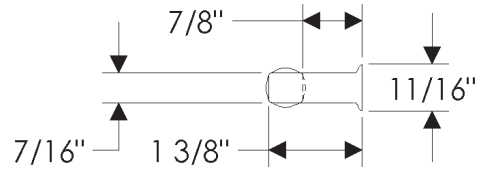

ROCKY MOUNTAIN®

H A R D W A R E

CK434
3"

CK435
3 1/2"

CK436
4"

CK437
5"

CK439
8"

Twist Cabinet Pulls