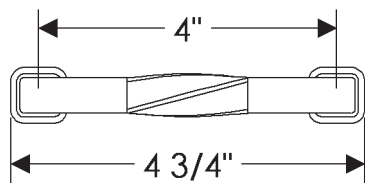

ROCKY MOUNTAIN®

H A R D W A R E

CK434
3"

CK435
3 1/2"

CK436
4"

CK437
5"

CK439
8"

Twist Cabinet Pulls