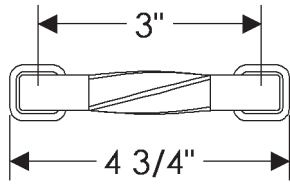

ROCKY MOUNTAIN®

H A R D W A R E

CK434
3"

CK435
3 1/2"

CK436
4"

CK437
5"

CK439
8"

Twist Cabinet Pulls