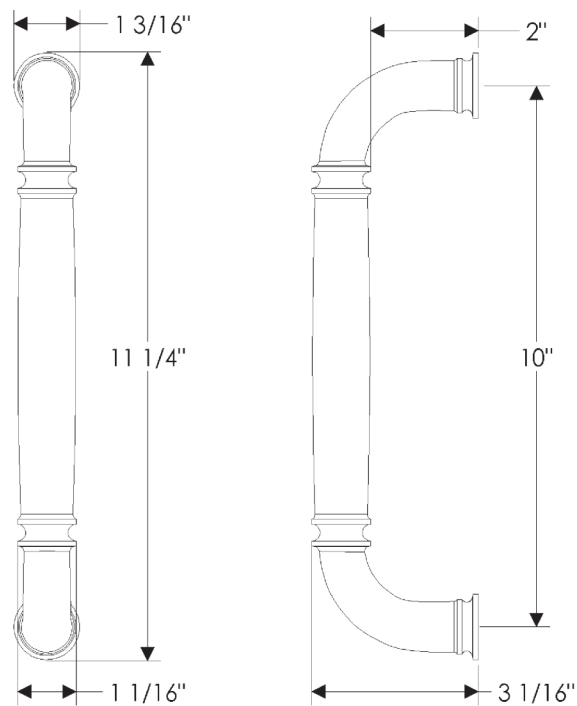

Maddox Collection

G580
10" Maddox Grip
Weight: 3.00 lbs.