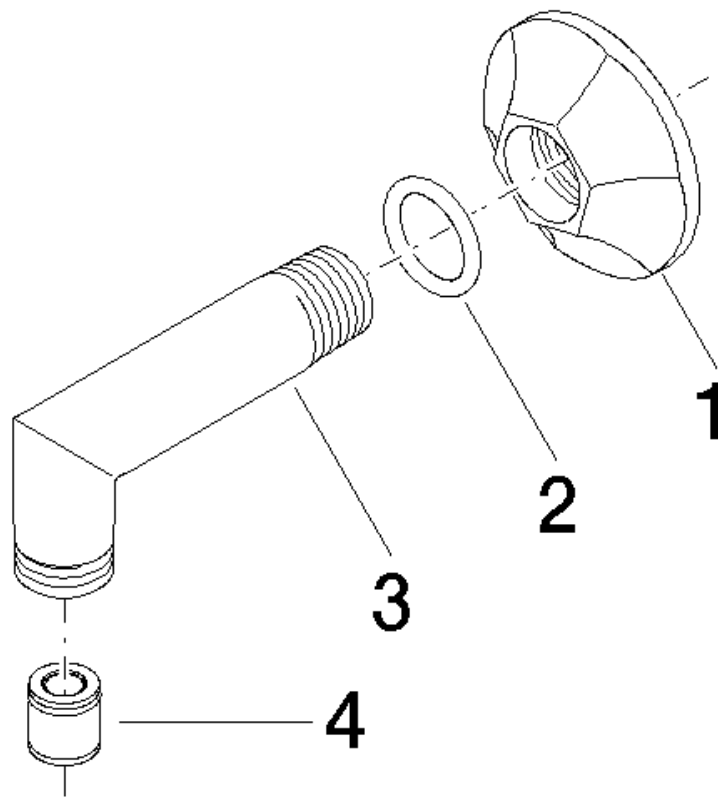

Shower -
Wall elbow

Article number: 28 450 370-00

Spare parts list

Position	Quantity used	Item Number	Spare part	Delivery time
1	1	09 27 37 003-00	rosette	10
2	1	09 14 10 026 90	seal	2
3	1	09 11 03 021-00	connection	10
4	1	09 23 01 141 90	back-flow preventer	2

Shower -
Wall elbow

Article number: 28 450 370-00