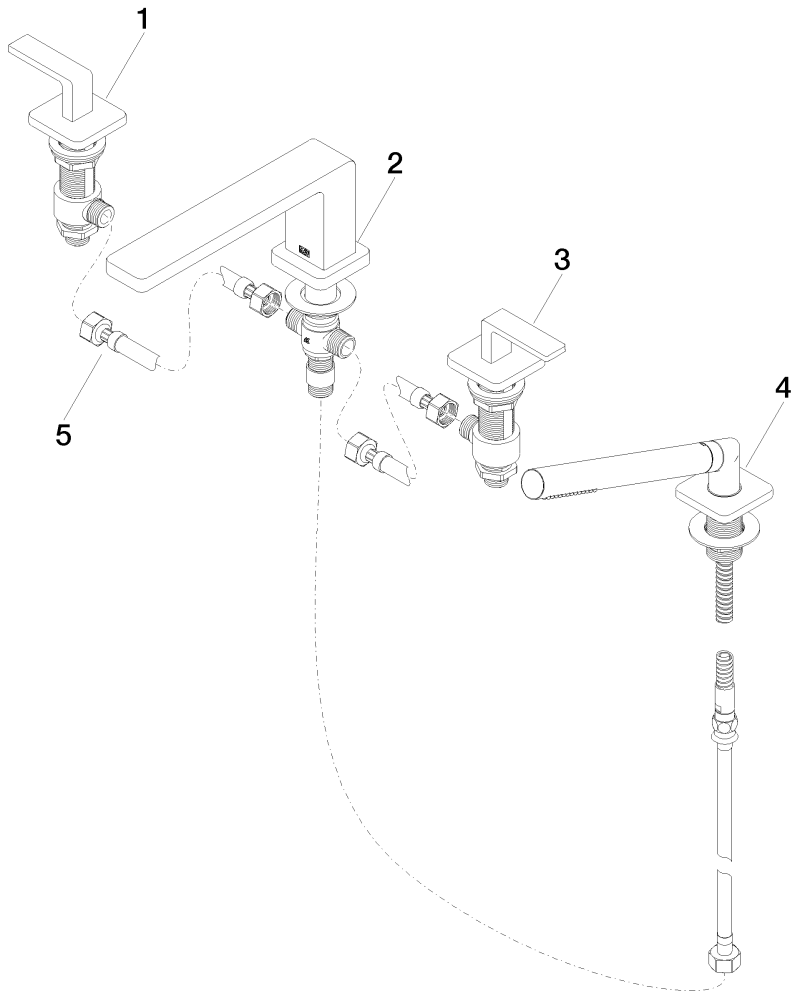

Bath -

Bath shower set for bath rim or tile edge installation

Article number: 27 512 710-00

Bath -

Bath shower set for bath rim or tile edge installation

Article number: 27 512 710-00

## Spare parts list

Position	Quantity used	Item Number	Spare part	Delivery time
1	1	20 000 710-00	side panel	60
2	1	13 512 710-00	spout	60
3	1	20 000 711-00	side panel	60
4	1	27 702 710-00	Hand shower set for bath rim or tile edge installation	-
5	1	12 502 970 90	High pressure hose 1/2" x 1/2" x 400 mm	2