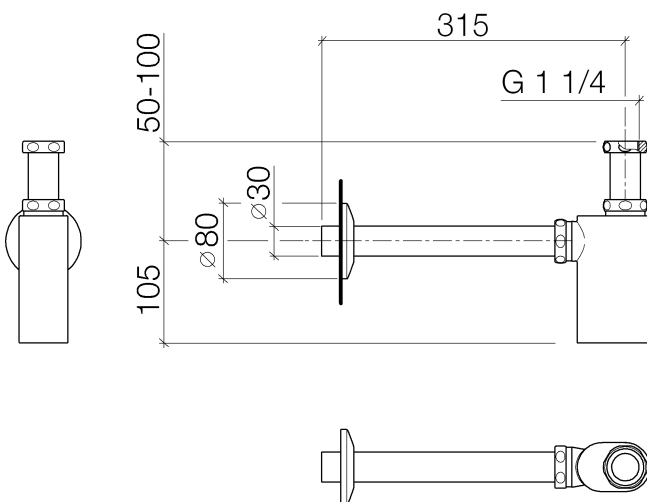

Sink - SOURCE

Lavatory siphon 1 1/4" - Dark Bronze matte

Article number: 10 040 970-17

- Flange diameter 3-1/8"

Dark Bronze matte

Dimensional drawing

All dimensions in mm / inch = mm x 0,0394

Sink - SOURCE

Lavatory siphon 1 1/4" - Dark Bronze matte

Article number: 10 040 970-17

Sink - SOURCE

Lavatory siphon 1 1/4" - Dark Bronze matte

Article number: 10 040 970-17

Other surface finishes

polished chrome
10 040 970-00