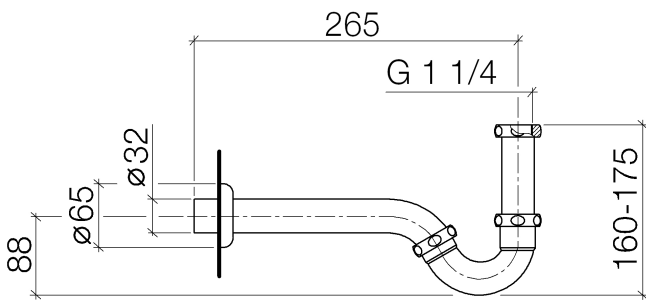

Bidet - L'AURA
Bidet siphon 1 1/4" - Dark Bronze matte
Article number: 10 050 970-17

- Flange diameter 2-1/2"

Dark Bronze matte

Dimensional drawing

All dimensions in mm / inch = mm x 0,0394

Bidet - L'AURA
Bidet siphon 1 1/4" - Dark Bronze matte
Article number: 10 050 970-17

Bidet - L'AURA
Bidet siphon 1 1/4" - Dark Bronze matte
Article number: 10 050 970-17

Other surface finishes

polished chrome
10 050 970-00

platinum matte
10 050 970-06

platinum
10 050 970-08

Durabrass
10 050 970-09