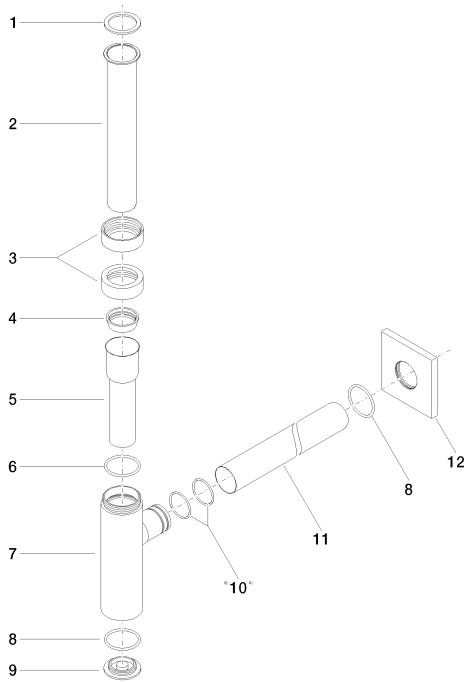

Sink - Deque

Lavatory siphon 1 1/4" - Dark Bronze matte

Article number: 10 060 780-17

- Flange 3-1/8" x 3-1/8"

Dark Bronze matte

Dimensional drawing

All dimensions in mm / inch = mm x 0,0394

Sink - Deque

Lavatory siphon 1 1/4" - Dark Bronze matte

Article number: 10 060 780-17

Sink - Deque

Lavatory siphon 1 1/4" - Dark Bronze matte

Article number: 10 060 780-17

Other surface finishes

polished chrome
10 060 780-00

Sink - Deque
Lavatory siphon 1 1/4" - Dark Bronze matte
Article number: 10 060 780-17

Spare parts list

Number	Item Number	Designation	Number of units
1	09 14 20 060 90	Washer -	1
2	09 28 23 007-17	Pipe - Dark Bronze matte	1
3	09 23 30 022-17	Mounting bracket - Dark Bronze matte	2
4	09 14 03 015 90	Washer -	1
5	09 28 23 019-17	pipe	1
6	09 14 10 149 90	Washer -	1
7	04 11 01 045 00-17	casing	1
8	09 14 10 148 90	Washer -	2
9	09 21 02 004-17	Cover - Dark Bronze matte	1
10	09 14 10 112 90	Washer -	2
11	09 28 23 018-17	Pipe - Dark Bronze matte	1
12	09 27 78 021-17	rosette	1