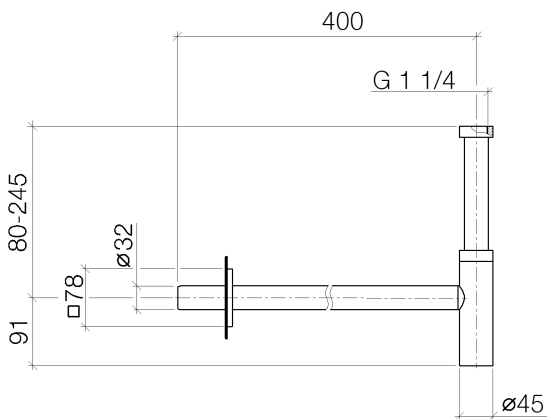

Sink - Deque

Lavatory siphon 1 1/4" - Dark Bronze matte

Article number: 10 060 780-17

- Flange 3-1/8" x 3-1/8"

Dark Bronze matte

Dimensional drawing

All dimensions in mm / inch = mm x 0,0394

Sink - Deque

Lavatory siphon 1 1/4" - Dark Bronze matte

Article number: 10 060 780-17

Sink - Deque

Lavatory siphon 1 1/4" - Dark Bronze matte

Article number: 10 060 780-17

Other surface finishes

polished chrome
10 060 780-00

Sink - Deque
Lavatory siphon 1 1/4" - Dark Bronze matte
Article number: 10 060 780-17

Spare parts list

Number	Item Number	Designation	Number of units
1	09 14 20 060 90	Washer -	1
2	09 28 23 007-17	Pipe - Dark Bronze matte	1
3	09 23 30 022-17	Mounting bracket - Dark Bronze matte	2
4	09 14 03 015 90	Washer -	1
5	09 28 23 019-17	pipe	1
6	09 14 10 149 90	Washer -	1
7	04 11 01 045 00-17	casing	1
8	09 14 10 148 90	Washer -	2
9	09 21 02 004-17	Cover - Dark Bronze matte	1
10	09 14 10 112 90	Washer -	2
11	09 28 23 018-17	Pipe - Dark Bronze matte	1
12	09 27 78 021-17	rosette	1