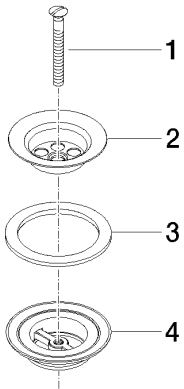

Sink - Series-various
European grid drain 1 1/4" - platinum
Article number: 10 100 970-08

platinum

Dimensional drawing

All dimensions in mm / inch = mm x 0,0394

Sink - Series-various
European grid drain 1 1/4" - platinum
Article number: 10 100 970-08

Sink - Series-various
European grid drain 1 1/4" - platinum
Article number: 10 100 970-08

Other surface finishes

polished chrome
10 100 970-00

platinum matte
10 100 970-06

Durabronze
10 100 970-09

More custom finish options are available via special production (xTra Service). Please see our finish matrix for availability and pricing or contact a Dornbracht representative.

Spare parts list

Number	Item Number	Designation	Number of units
1	09 30 30 115-08	screw	1
2	09 11 01 005-08	strainer	1
3	09 14 03 005 90	Washer -	1
4	09 11 01 007-07	Drain - Rough nickel-plated	1