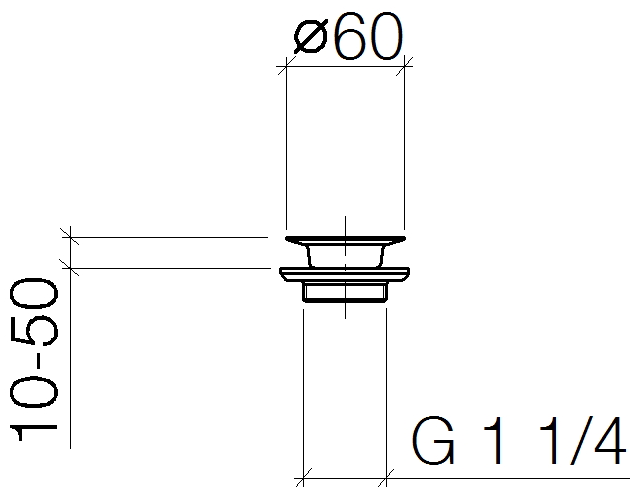

Sink - Series-various
European grid drain 1 1/4" - platinum
Article number: 10 100 970-08

platinum

Dimensional drawing

All dimensions in mm / inch = mm x 0,0394

Sink - Series-various
European grid drain 1 1/4" - platinum
Article number: 10 100 970-08

Sink - Series-various
European grid drain 1 1/4" - platinum
Article number: 10 100 970-08

Other surface finishes

polished chrome
10 100 970-00

platinum matte
10 100 970-06

Durabronze
10 100 970-09

More custom finish options are available via special production (xTra Service). Please see our finish matrix for availability and pricing or contact a Dornbracht representative.

Spare parts list

Number	Item Number	Designation	Number of units
1	09 30 30 115-08	screw	1
2	09 11 01 005-08	strainer	1
3	09 14 03 005 90	Washer -	1
4	09 11 01 007-07	Drain - Rough nickel-plated	1