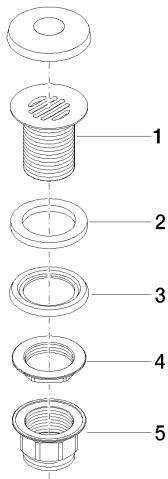

Sink - MEM

European grid drain 1 1/4" - platinum

Article number: 10 110 970-08

- Commonly used with basins without overflow.

platinum

Accessory is required for this item.

Dimensional drawing

All dimensions in mm / inch = mm x 0,0394

Sink - MEM

European grid drain 1 1/4" - platinum

Article number: 10 110 970-08

Sink - MEM

European grid drain 1 1/4" - platinum

Article number: 10 110 970-08

Other surface finishes

polished chrome
10 110 970-00

Article number: 10 110 970-08

Required article

09 14 05 016 90

Washer -

09 23 30 015-00

Nut 1 1/4" - polished chrome

09 28 23 005-00

Pipe - polished chrome

Spare parts list

Number	Item Number	Designation	Number of units
1	09 11 01 025-08	Cup - platinum	1
2	09 14 05 039 90	Washer -	1
3	09 14 03 025 90	Washer -	1
4	09 23 10 017 90	Mounting bracket -	1
5	09 23 10 020-08	Mounting bracket - platinum	1