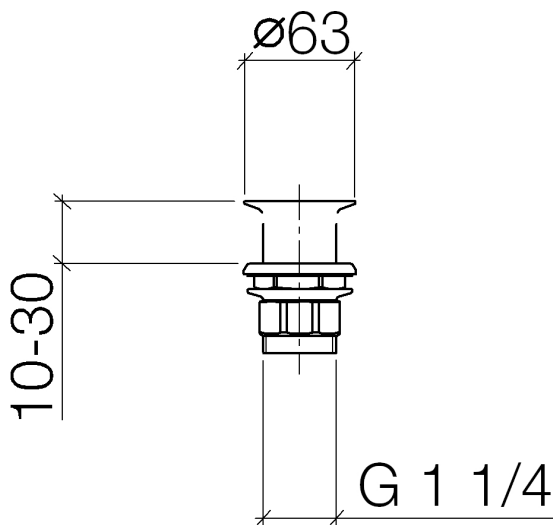

Sink - MEM

European grid drain 1 1/4" - platinum

Article number: 10 110 970-08

- Commonly used with basins without overflow.

platinum

Accessory is required for this item.

Dimensional drawing

All dimensions in mm / inch = mm x 0,0394

Sink - MEM

European grid drain 1 1/4" - platinum

Article number: 10 110 970-08

Sink - MEM

European grid drain 1 1/4" - platinum

Article number: 10 110 970-08

Other surface finishes

polished chrome
10 110 970-00

Article number: 10 110 970-08

Required article

09 14 05 016 90

Washer -

09 23 30 015-00

Nut 1 1/4" - polished chrome

09 28 23 005-00

Pipe - polished chrome

Spare parts list

Number	Item Number	Designation	Number of units
1	09 11 01 025-08	Cup - platinum	1
2	09 14 05 039 90	Washer -	1
3	09 14 03 025 90	Washer -	1
4	09 23 10 017 90	Mounting bracket -	1
5	09 23 10 020-08	Mounting bracket - platinum	1