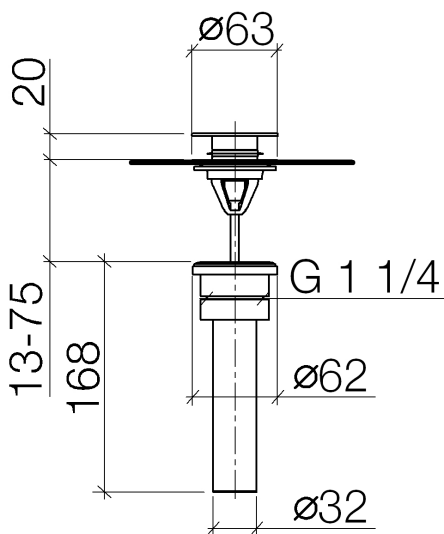

Sink - Deque

Drain Umbrella drain 1 1/4" - polished chrome

Article number: 10 125 970-00 0010

- push to open/close

polished chrome

Dimensional drawing

All dimensions in mm / inch = mm x 0,0394

Sink - Deque

Drain Umbrella drain 1 1/4" - polished chrome

Article number: 10 125 970-00 0010

Sink - Deque

Drain Umbrella drain 1 1/4" - polished chrome

Article number: 10 125 970-00 0010

Other surface finishes

platinum matte

Sink - Deque

Drain Umbrella drain 1 1/4" - polished chrome

Article number: 10 125 970-00 0010

Spare parts list

Number	Item Number	Designation	Number of units
1	04 31 20 096 00-00	Plug for European drain - polished chrome	1
2	09 30 30 179 90	Mounting bracket -	1
3	09 11 01 038-00	Cup - polished chrome	1
4	09 14 05 061 90	Washer -	1
5	09 14 03 153 90	Washer -	1
6	09 11 10 156-00	connection	1
7	09 28 20 055-00	Pipe - polished chrome	1
8	09 14 05 062 90	Washer -	1
9	09 23 30 073-00	Mounting bracket - polished chrome	1