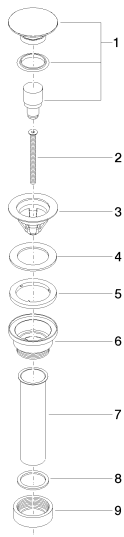

Sink - Deque

Drain Umbrella drain 1 1/4" - polished chrome

Article number: 10 125 970-00 0010

- push to open/close

polished chrome

Dimensional drawing

All dimensions in mm / inch = mm x 0,0394

Sink - Deque

Drain Umbrella drain 1 1/4" - polished chrome

Article number: 10 125 970-00 0010

Sink - Deque

Drain Umbrella drain 1 1/4" - polished chrome

Article number: 10 125 970-00 0010

Other surface finishes

platinum matte

10 125 970-06 0010

platinum

10 125 970-08 0010

Dark Brass matte

10 125 970-16 0010

Dark Bronze matte

10 125 970-17 0010

black matte

Sink - Deque

Drain Umbrella drain 1 1/4" - polished chrome

Article number: 10 125 970-00 0010

Spare parts list

Number	Item Number	Designation	Number of units
1	04 31 20 096 00-00	Plug for European drain - polished chrome	1
2	09 30 30 179 90	Mounting bracket -	1
3	09 11 01 038-00	Cup - polished chrome	1
4	09 14 05 061 90	Washer -	1
5	09 14 03 153 90	Washer -	1
6	09 11 10 156-00	connection	1
7	09 28 20 055-00	Pipe - polished chrome	1
8	09 14 05 062 90	Washer -	1
9	09 23 30 073-00	Mounting bracket - polished chrome	1