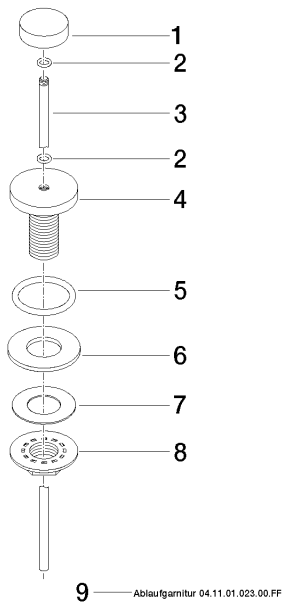

All dimensions in mm / inch = mm x 0,0394

Sink -

Drain pop-up drain set for deck-mounted installation 1 1/4" - Dark Platinum matte

Article number: 10 200 970-99 0010

Sink -

Drain pop-up drain set for deck-mounted installation 1 1/4" - Dark Platinum matte

Article number: 10 200 970-99 0010

Spare parts list

Number	Item Number	Designation	Number of units
1	09 21 33 001-99	handle	1
2	09 14 10 007 90	Washer -	2
3	09 31 09 004-99	pull-rod	1
4	09 18 40 022-99	sleeve	1
5	09 14 10 095 90	Washer -	1
6	09 14 05 012 90	Washer -	1
7	09 14 40 001 90	Washer -	1
8	09 23 10 010 90	Mounting bracket -	1
9	04 11 01 023 00-99	pop-up waste	1