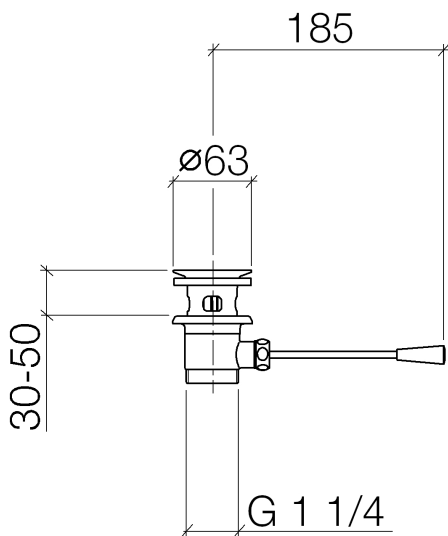

Sink - MEM

Drain 1 1/4" - Dark Platinum matte

Article number: 10 300 970-99

- Length of manual lever 7-1/4"
- European drain with overflow
- Suitable only for basins with overflow.

Dark Platinum matte

Accessory is required for this item.

Dimensional drawing

All dimensions in mm / inch = mm x 0,0394

Sink - MEM

Drain 1 1/4" - Dark Platinum matte

Article number: 10 300 970-99

Sink - MEM

Drain 1 1/4" - Dark Platinum matte

Article number: 10 300 970-99

Sink - MEM

Drain 1 1/4" - Dark Platinum matte

Article number: 10 300 970-99

Required article

09 14 05 016 90

Washer -

09 23 30 015-00

Nut 1 1/4" - polished chrome

09 28 23 005-00

Pipe - polished chrome

Spare parts list

Number	Item Number	Designation	Number of units
1	90 11 01 026 00-99	Cup - Dark Platinum matte	1
2	04 31 20 016 00-99	plug	1
3	04 28 10 026 00 90	Plug for European drain	1
4	09 14 03 025 90	Washer -	1
5	09 11 01 023-99	cup	1
6	09 14 05 040 90	Washer -	1
7	09 31 09 055-99	pull-rod	1
8	09 30 11 049 90	Washer -	1
9	09 23 30 003-99	nut	1
10	09 20 01 040-99	handle	1