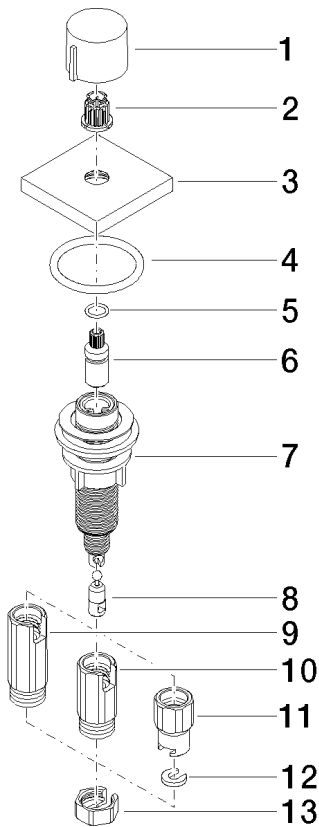

Kitchen sink - Series-various  
Strainer remote control with turning knob - platinum matte  
Article number: 10 711 970-06

- Remote control for one sink only, for cable operated kitchen drains
- Including adapter for Bowden cable

platinum matte

Dimensional drawing

All dimensions in mm / inch = mm x 0,0394

Kitchen sink - Series—various

Strainer remote control with turning knob - platinum matte

Article number: 10 711 970-06

Kitchen sink - Series-various  
Strainer remote control with turning knob - platinum matte  
Article number: 10 711 970-06

### Spare parts list

Number	Item Number	Designation	Number of units
1	09 20 97 030-06	Handle - platinum matte	1
2	09 12 12 002 90	Upper part white -	1
3	09 27 87 007-06	Escutcheon - platinum matte	1
4	09 14 10 043 90	Washer -	1
5	09 14 10 042 90	Washer -	1
6	09 29 06 087-06	spindle	1
7	04 30 01 029 00 90	Wall connection -	1
8	09 24 03 175 90	Wall connection -	1
9	09 11 10 073-07	Wall connection - Rough nickel-plated	1
10	09 11 10 074-07	Wall connection - Rough nickel-plated	1
11	09 11 10 079-07	Wall connection - Rough nickel-plated	1
12	09 30 11 087 90	Washer -	1
13	09 23 30 024-07	Mounting bracket - Rough nickel-plated	1