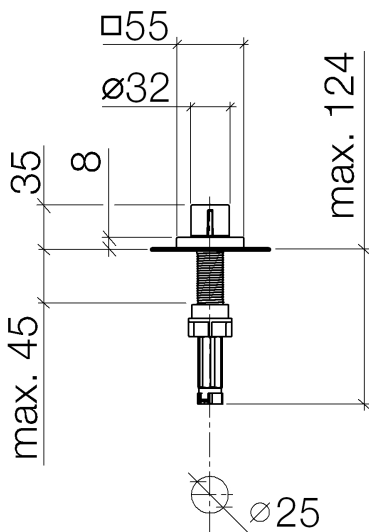

Kitchen sink - Series-various  
Strainer remote control with turning knob - platinum matte  
Article number: 10 711 970-06

- Remote control for one sink only, for cable operated kitchen drains
- Including adapter for Bowden cable

platinum matte

Dimensional drawing

All dimensions in mm / inch = mm x 0,0394

Kitchen sink - Series—various

Strainer remote control with turning knob - platinum matte

Article number: 10 711 970-06

Kitchen sink - Series-various  
Strainer remote control with turning knob - platinum matte  
Article number: 10 711 970-06

### Spare parts list

Number	Item Number	Designation	Number of units
1	09 20 97 030-06	Handle - platinum matte	1
2	09 12 12 002 90	Upper part white -	1
3	09 27 87 007-06	Escutcheon - platinum matte	1
4	09 14 10 043 90	Washer -	1
5	09 14 10 042 90	Washer -	1
6	09 29 06 087-06	spindle	1
7	04 30 01 029 00 90	Wall connection -	1
8	09 24 03 175 90	Wall connection -	1
9	09 11 10 073-07	Wall connection - Rough nickel-plated	1
10	09 11 10 074-07	Wall connection - Rough nickel-plated	1
11	09 11 10 079-07	Wall connection - Rough nickel-plated	1
12	09 30 11 087 90	Washer -	1
13	09 23 30 024-07	Mounting bracket - Rough nickel-plated	1