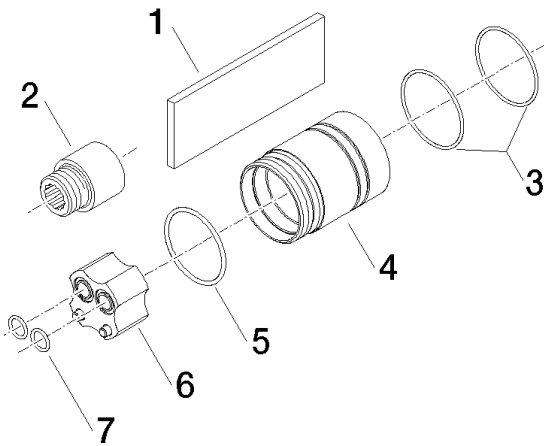

Sink - Concealed rough parts  
Extension 3/4" -  
Article number: 12 070 970 90

All dimensions in mm / inch = mm x 0,0394

Sink - Concealed rough parts  
Extension 3/4" -  
Article number: 12 070 970 90

Sink - Concealed rough parts

Extension 3/4" -

Article number: 12 070 970 90

### Spare parts list

Number	Item Number	Designation	Number of units
1	09 30 09 052 90	Mounting bracket -	1
2	09 24 03 072 10 90	Extension -	1
3	09 14 10 190 90	O-Ring EPDM 70 38,0 x 1,5 mm -	2
4	09 17 01 128 10 90	Extension -	1
5	09 14 10 034 90	O-Ring EPDM 70 38,0 x 2,0 mm -	1
6	04 30 11 079 10 90	Extension -	1
7	09 14 10 042 90	O-Ring EPDM 70 9,0 x 1,5 mm -	2