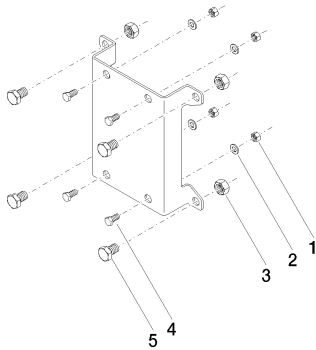

Sink - Elemental Spa
WATER POINTS Adapter plate -
Article number: 12 305 970 90

- Width 5-3/8"
- Height 5-3/8"
- Depth 1-1/4"
- Adapter plate for mounting concealed rough parts 35 205 970 90 on the xGRID installation track.

Dimensional drawing

All dimensions in mm / inch = mm x 0,0394

Sink - Elemental Spa
WATER POINTS Adapter plate -
Article number: 12 305 970 90

Sink - Elemental Spa
WATER POINTS Adapter plate -
Article number: 12 305 970 90

Spare parts list

| Number | Item Number | Designation | Number of units |
|--------|-----------------|--------------------|-----------------|
| 1 | 09 23 10 037 90 | Mounting bracket - | 4 |
| 2 | 09 30 11 048 90 | Washer - | 4 |
| 3 | 09 23 10 023 90 | Mounting bracket - | 4 |
| 4 | 09 30 30 091 90 | Mounting bracket - | 4 |
| 5 | 09 30 30 152 90 | Mounting bracket - | 4 |