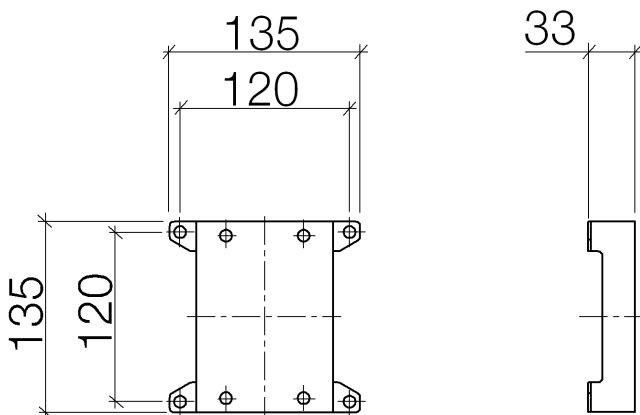

Sink - Elemental Spa
WATER POINTS Adapter plate -
Article number: 12 305 970 90

- Width 5-3/8"
- Height 5-3/8"
- Depth 1-1/4"
- Adapter plate for mounting concealed rough parts 35 205 970 90 on the xGRID installation track.

Dimensional drawing

All dimensions in mm / inch = mm x 0,0394

Sink - Elemental Spa
WATER POINTS Adapter plate -
Article number: 12 305 970 90

Sink - Elemental Spa
WATER POINTS Adapter plate -
Article number: 12 305 970 90